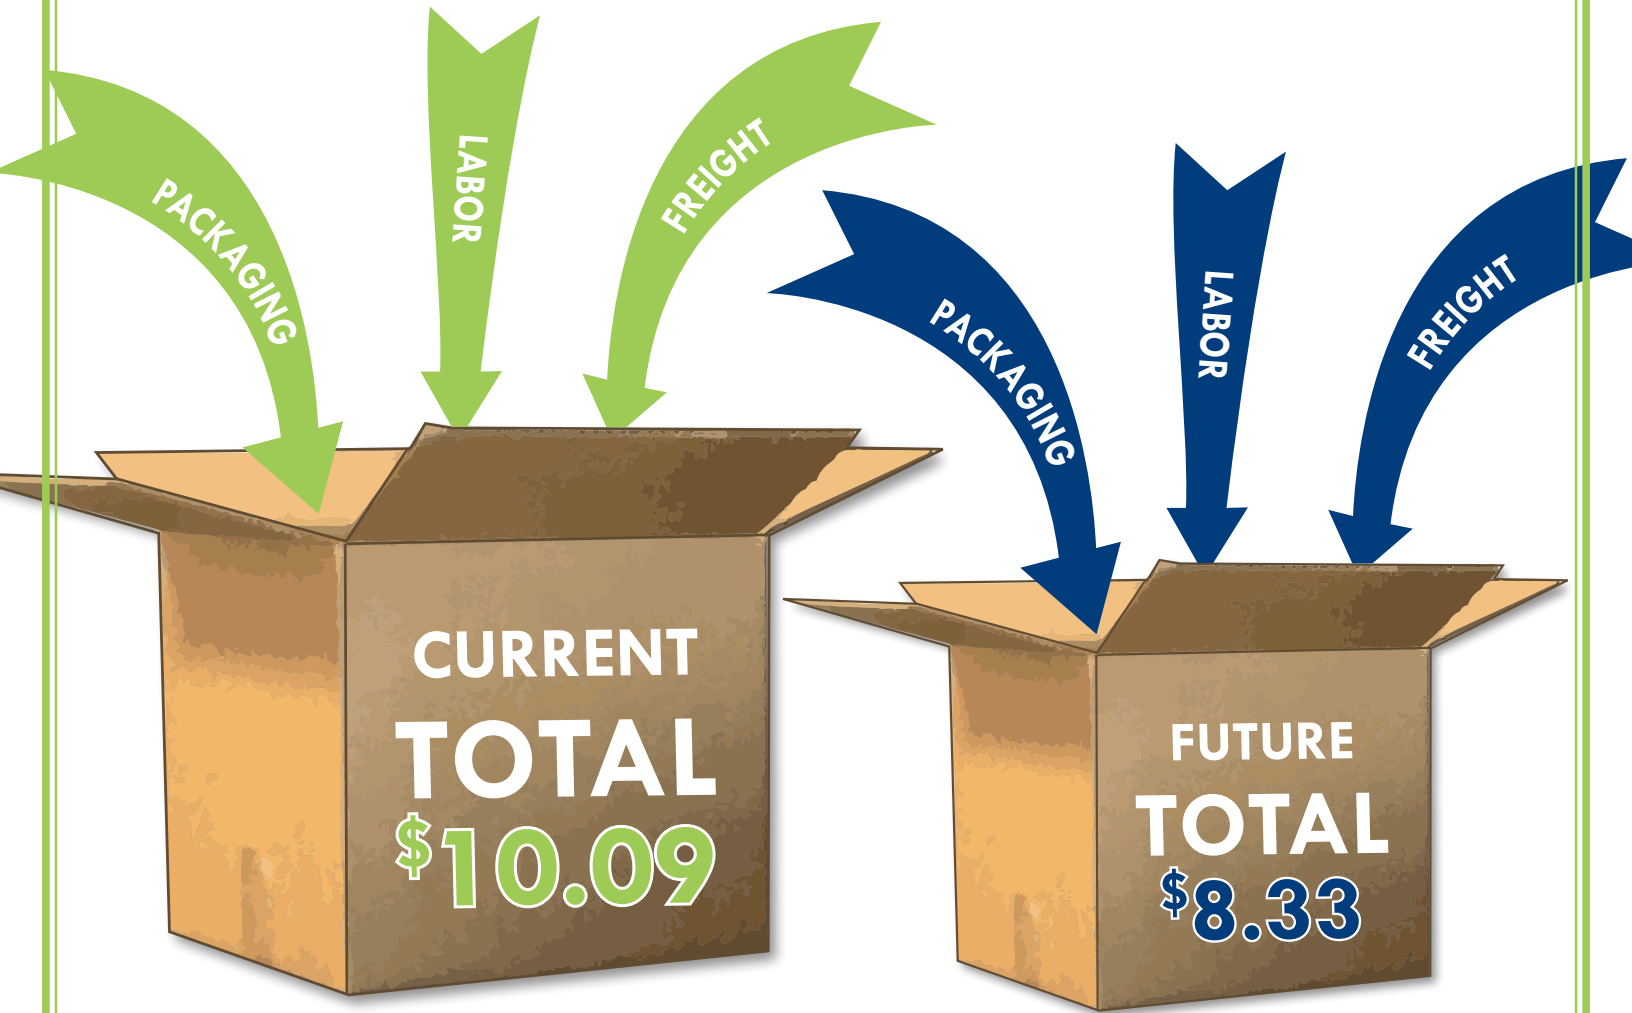

DIM WEIGHTS

YOU'RE FOCUSING ON FREIGHT
WE UNCOVER OTHER OPTIONS

LEARN HOW BY CONTACTING OUR PACKAGING SPECIALISTS
952.929.2664 | INFO@SHIPPERS-SUPPLY.COM

LET'S SOLVE THIS TOGETHER

401 11th Avenue S. Ste 100 | Hopkins, MN 55343
952.929.2664 | 1.800.447.5191 | shippers-supply.com